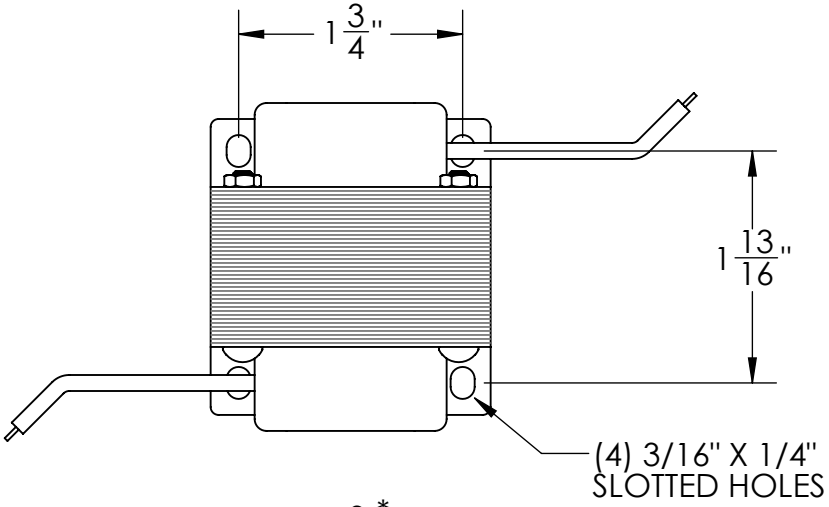

DYNAKIT PA211-B

* +/- 1/16"

(ALL LEADS 10" LENGTH)