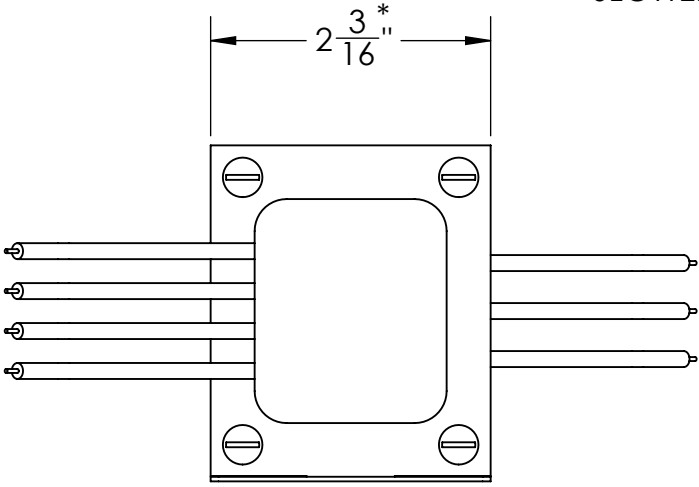

DYNAKIT PA211-B

* +/- 1/16"

(ALL LEADS 10" LENGTH)