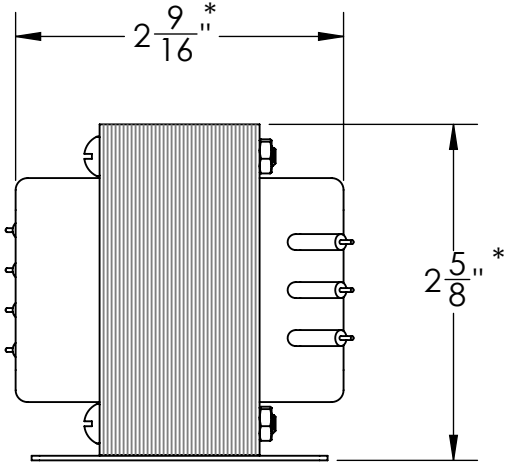

DYNAKIT PA211-B

* +/- 1/16"

(ALL LEADS 10" LENGTH)